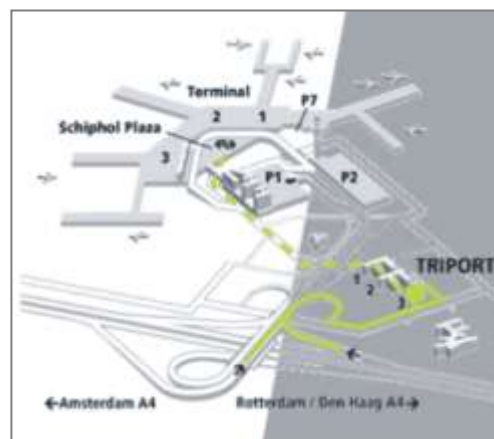

Route Description

Triport 3
Westelijke Randweg 43
1118 CR Amsterdam Airport
The Netherlands

By car via A4 (from Amsterdam)

- Take exit 2 'Schiphol'.
- Follow the road in a sharp turn to the right, following the sign 'Lang parkeren'.
- At the first traffic lights, turn left.
- The Triport 3 building (with a 'Transavia' sign on the roof) is on your left. At the crossing just before the Total tank station turn left.
- You can park in the P22 parking garage (follow the signs). Enter with credit card or pay afterwards.

PO Box 75643
1118 ZR Amsterdam Airport
The Netherlands

+31 20 6580651
info@innopay.com
www.innopay.com

Member of European
Payments Consulting
Association, EPCA
www.epca.de

By car via A4 (from The Hague)

- Take exit 2 'Schiphol' and follow the sign 'Vracht Cargo'.
- At the traffic lights, turn right.
- The Triport 3 building (with a 'Transavia' logo on the roof) is on your left. At the crossing just before the Total tank station turn left.
- You can park in the P22 parking garage (follow the signs). Enter with credit card or pay afterwards.

On foot from Schiphol Plaza (approx. 10 minute walk)

- From Schiphol Plaza (train and bus station) walk up the stairs or escalator towards the Sheraton Hotel.
- Pass the Sheraton Hotel on your left and at the end of the long hallway, go outside to the right and descend the stairs.
- Pass the Hilton Hotel on your left. You will see the Triport buildings in front of you, behind the fly over.
- The third and farthest building is Triport 3.